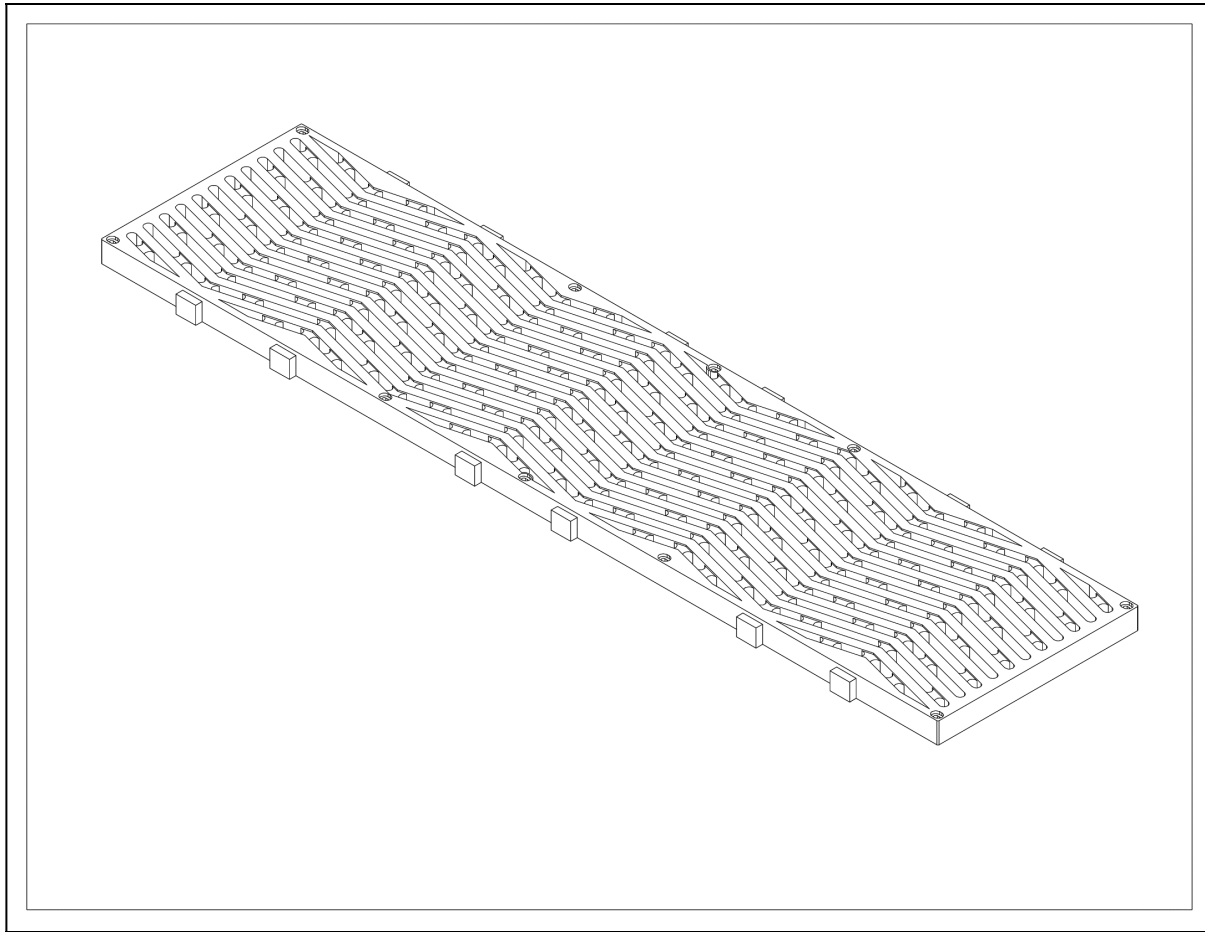

Custom Cradles

AC-1055	SAIL BOAT CRADLE KIT UPGRADE (UP TO 13K LIFT)
---------	---

Up charge for Longer Top Beams and Cradle Beams

AC-1070	UPCHARGE FOR LONGER 5K, 7K, 10K & 13K CRADLE BEAMS UP TO 24"
AC-2105	UPCHARGE FOR LONGER 16K & 20K CRADLE BEAMS UP TO 24"
AC-2106	UPCHARGE FOR LONGER 24K CRADLE BEAMS UP TO 24"
AC-1072	UPCHARGE FOR 5K, 7k, 10K & 13K LONGER TOP BEAMS UP TO 24"
AC-1073	UPCHARGE FOR LONGER TOP BEAMS (16K - 24K) UP TO 24"

Tide Guides

AC-1080	ALUMINUM TIDE GUIDE (SET OF 4)
AC-1081	ALUMINUM TIDE GUIDE W/ 90 DEGREE ARM (SET OF 4)

Sure Step Decking

SSD-1148-3G	Sure Step Decking 1FT WIDE X 3Ft Long, GREY COLOR
SSD-1148-4G	Sure Step Decking 1FT WIDE X 4Ft Long, GREY COLOR
SSD-1148-5G	Sure Step Decking 1FT WIDE X 5Ft Long, GREY COLOR
SSD-1148-3T	Sure Step Decking 1FT WIDE X 3Ft Long, TAN COLOR
SSD-1148-4T	Sure Step Decking 1FT WIDE X 4Ft Long, TAN COLOR
SSD-1148-5T	Sure Step Decking 1FT WIDE X 5Ft Long, TAN COLOR
SSD-1148-3PC	CREDIT FOR PALLET QTY ORDERS (MIN 1 Pallet, 148 Pieces) of Sure Step Decking 1FT WIDE X 3Ft Long
SSD-1148-4PC	CREDIT FOR PALLET QTY ORDERS (MIN 1 Pallet, 111 Pieces) of Sure Step Decking 1FT WIDE X 4Ft Long
SSD-1148-5PC	CREDIT FOR PALLET QTY ORDERS (MIN 1 Pallet, 111 Pieces) of Sure Step Decking 1FT WIDE X 5Ft Long