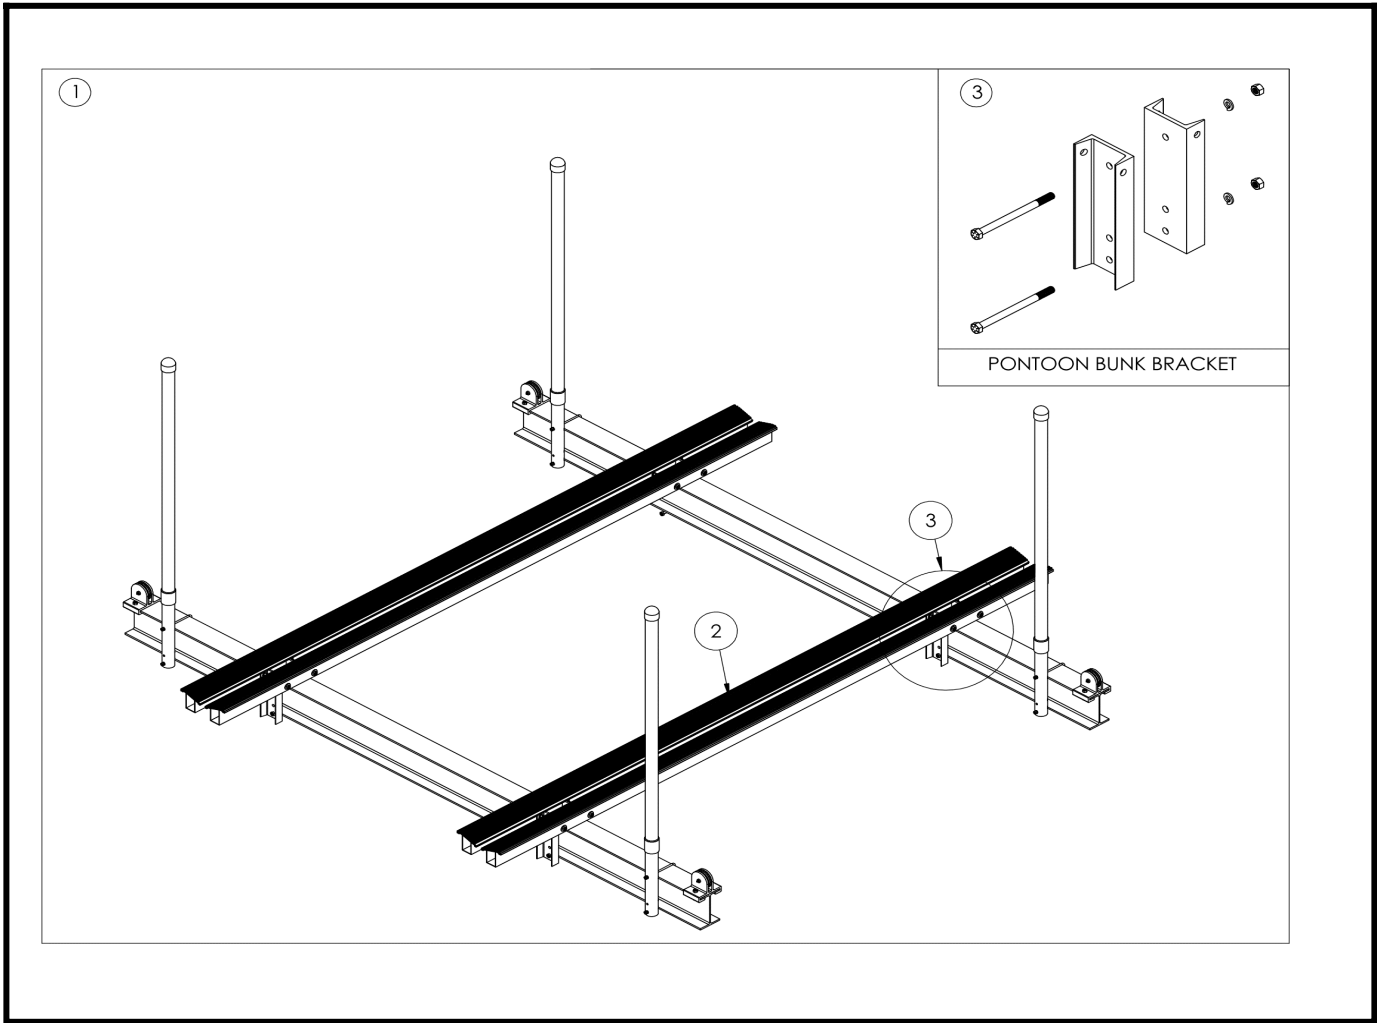

Bunk Options

Pontoon Bunk Kits

1	AC-2109	5K - 7K Pontoon Bunk Kit (Four Pole and Boat House Lift)
1	AC-2112S	10K - 13K Bunk Pontoon Kit (Four Pole and Boat House Lift)
2	A-2090	4" X 12ft Alum Bunk w/ Rubber (Priced Each)
3	PC-0029	Pontoon Channel Bunk Bracket 5K -9K Lift (2 Channel Brackets for 4"Alum bunks) w/ HW (1/2 x6" SS Bolt,LW,NuT)x2
3	PC-0030	Pontoon Channel Bunk Bracket 10K -13K Lift (2 Channel Brackets for 4"Alum Bunks) w/ HW (1/2"x7" SS Bolt, LW, Nut) x 1