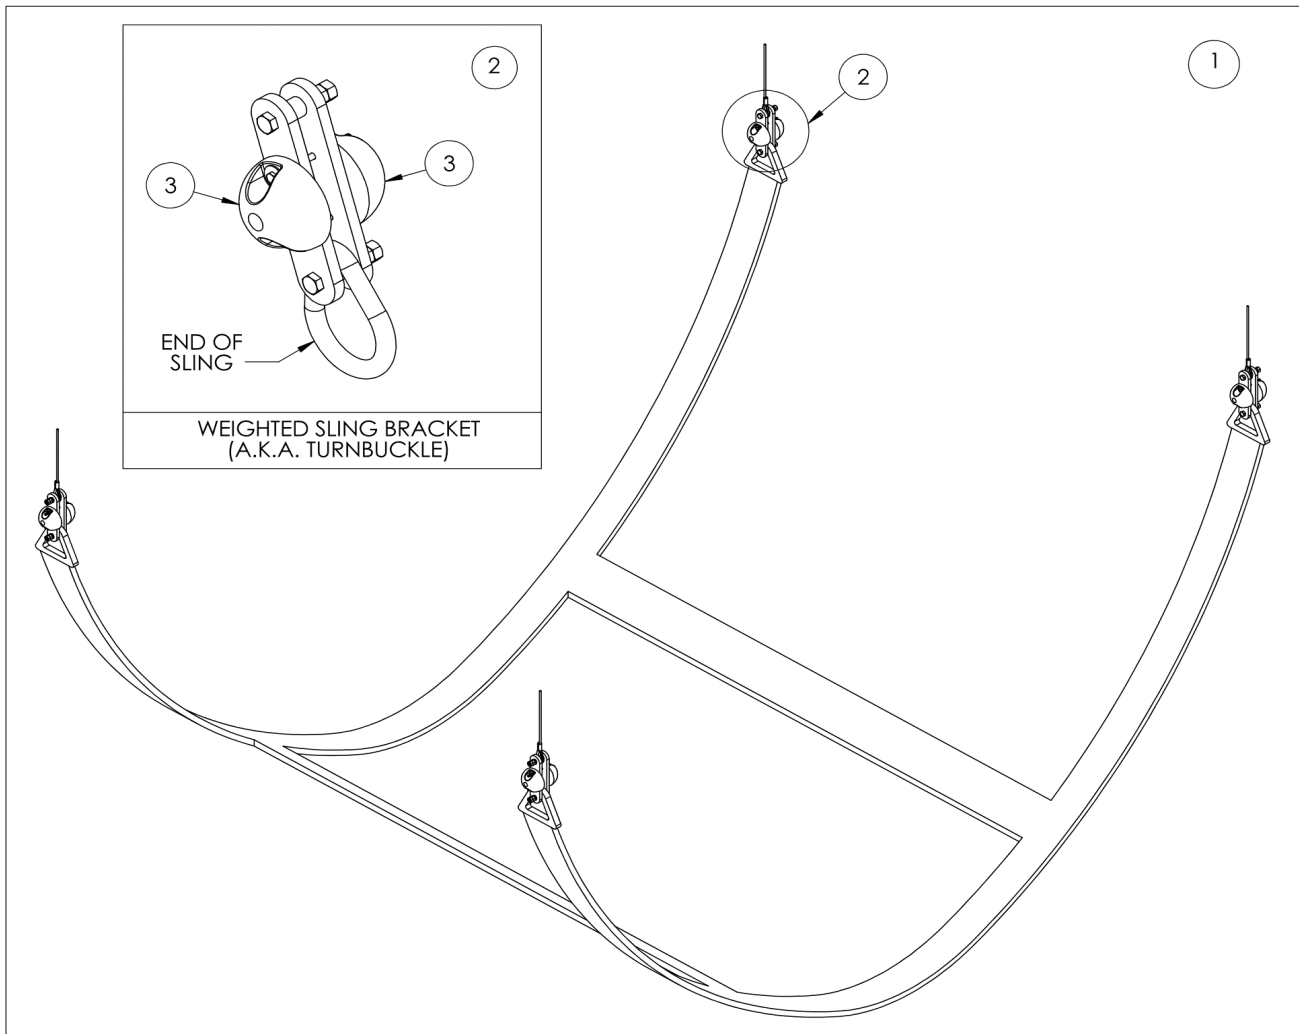

Bunk Adds - For Adding Standard Bunks & Bunk Brackets (Usually to Make 8" Bunk Pontoon/Tritoon Kit)

N/A	AC-1089	Add 2 each 8" x 12ft Alum Bunks, Bunk Brackets and Hardware for 5K - 9K Lifts (includes bunk HW Box)
N/A	AC-1090	Add 2 each 8" x 12ft Alum Bunks, Bunk Brackets and Hardware for 10K - 13K Lifts (includes bunk HW Box)
N/A	AC-1091	Add 2 each 10" x 14ft Alum Bunks, Bunk Brackets and Hardware for 16K - 20K Lifts (includes bunk HW Box)
N/A	AC-1092	Add 2 each 10" x 14t Alum Bunks, Bunk Brackets and Hardware for 24K Lifts (includes bunk HW Box)

Bunk Options

Cradle Sling Kit

1	AC-2071	12ft Weighted Smart Sling with bracket (turnbuckle) and hardware (Snatch Block sold separately)
1	AC-2072	14ft Weighted Smart Sling with bracket (turnbuckle) and hardware (Snatch Block sold separately)
1	AC-2073	16ft Weighted Smart Sling with bracket (turnbuckle) and hardware (Snatch Block sold separately)
2	AB-0112	Connector bracket (aka turnbuckle) for Smart Sling (includes a 10 lb lead weight & all SS Hardware)
N/A	PM-0010	Galvanized Snatch Block (Each)
3	PM-0009	Lead 10LB Split Weight (each)