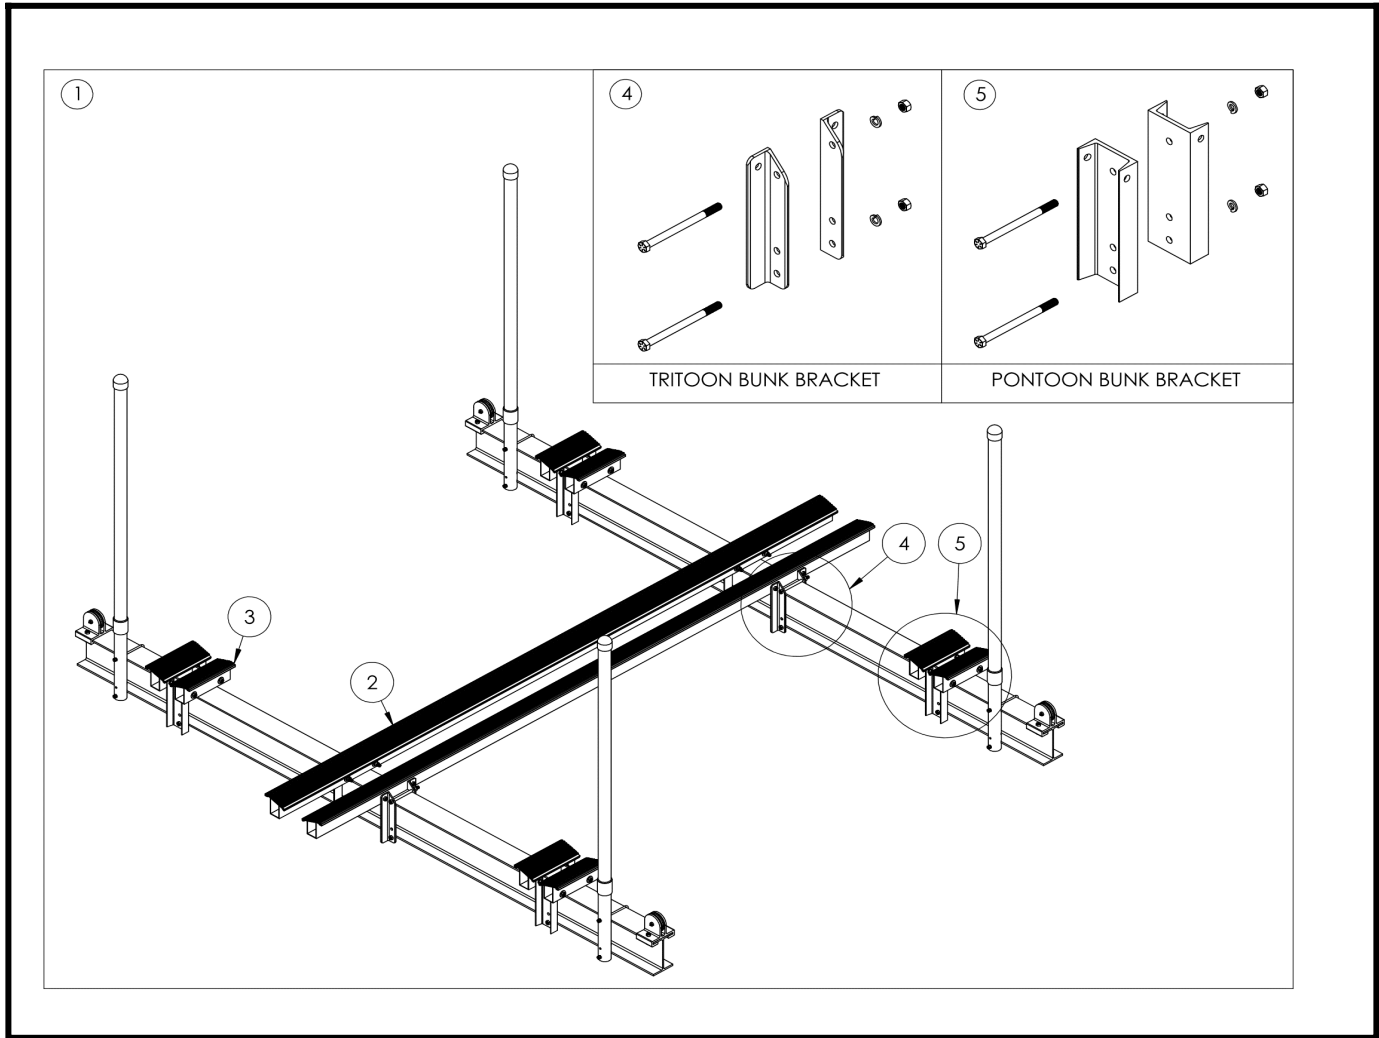

Bunk Options

Tritoon Bunk Kits

1	AC-2113	5K - 9K Tritoon Bunk Kit (Four Pole and Boat House Lift)
1	AC-2114	10K - 13K Tritoon Bunk Kit (Four Pole and Boat House Lift)
2	A-2090	4" X 12ft Alum Bunk w/ Rubber (Priced Each)
3	A-2091	4" X 12in Aluminum Bunk w/ Rubber (Priced Each)
4	PC-0031	Tritoon Angle Bunk Bracket 5K -9K Lift(1 LH & 1 RH Angle Bracket for 4" Alum Bunks) w/HW (1/2"x6" SS Bolt, LW, Nut) 2
4	PC-0032	Tritoon Angle Bunk Bracket 10K-13K Lift(1 LH & 1 RH Angle Bracket for 4" Alum Bunks) w/HW(1/2"x7" SS Bolt,LW,Nut) 2
5	PC-0029	Pontoon Channel Bunk Bracket 5K-9K Lift(2 Channel Brackets for 4" Alum bunks) w/HW(1/2" x 6" SS Bolt, LW, Nut) x 2
5	PC-0030	Pontoon Channel Bunk Bracket 10K-13K Lift(2 Channel Brackets for 4" Alum Bunks) w/ HW(1/2" x 7" SS Bolt, LW, Nut) x 1