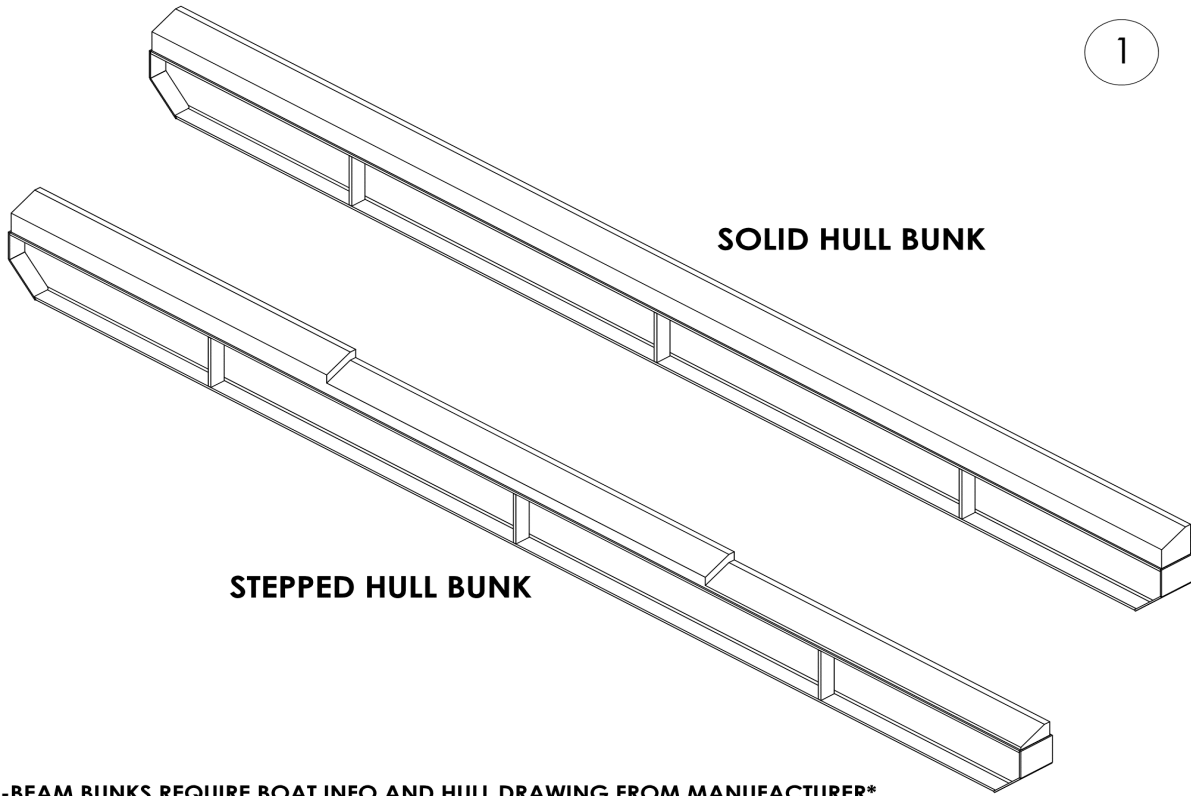

Aluminum I-Beam Bunks

1

SOLID HULL BUNK

STEPPED HULL BUNK

I-BEAM BUNKS REQUIRE BOAT INFO AND HULL DRAWING FROM MANUFACTURER

Custom Aluminum Bunk Kits (Requires Boat Info & Hull Drawing From Manufacturer)

1	AC-1050	Custom Aluminum I-Beam Bunk Kit for 10K-13K Four Pole includes Bunks, Bunk Brackets,all HW(either stepped or straight)
1	AC-1051	Custom Aluminum I-Beam Bunk Kit for 16K-20K Four Pole includes Bunks, Bunk Brackets,all HW(either stepped or straight)
1	AC-1052	Custom Aluminum I-Beam Bunk Kit for 24K 4-Pole & 20K-24K 8-Pole-includes Bunks,Bunk Brackets,all HW(either stepped or straight)
1	AC-1054	Custom Aluminum I-Beam Bunk Kit for 40K Eight Pole - includes Bunks, Bunk Brackets & all HW (either stepped or straight)
1	AC-1053	Custom Aluminum I-Beam Bunk Kit for 30K Eight Pole-includes Bunks,Bunk Brackets & HW (either stepped or straight)